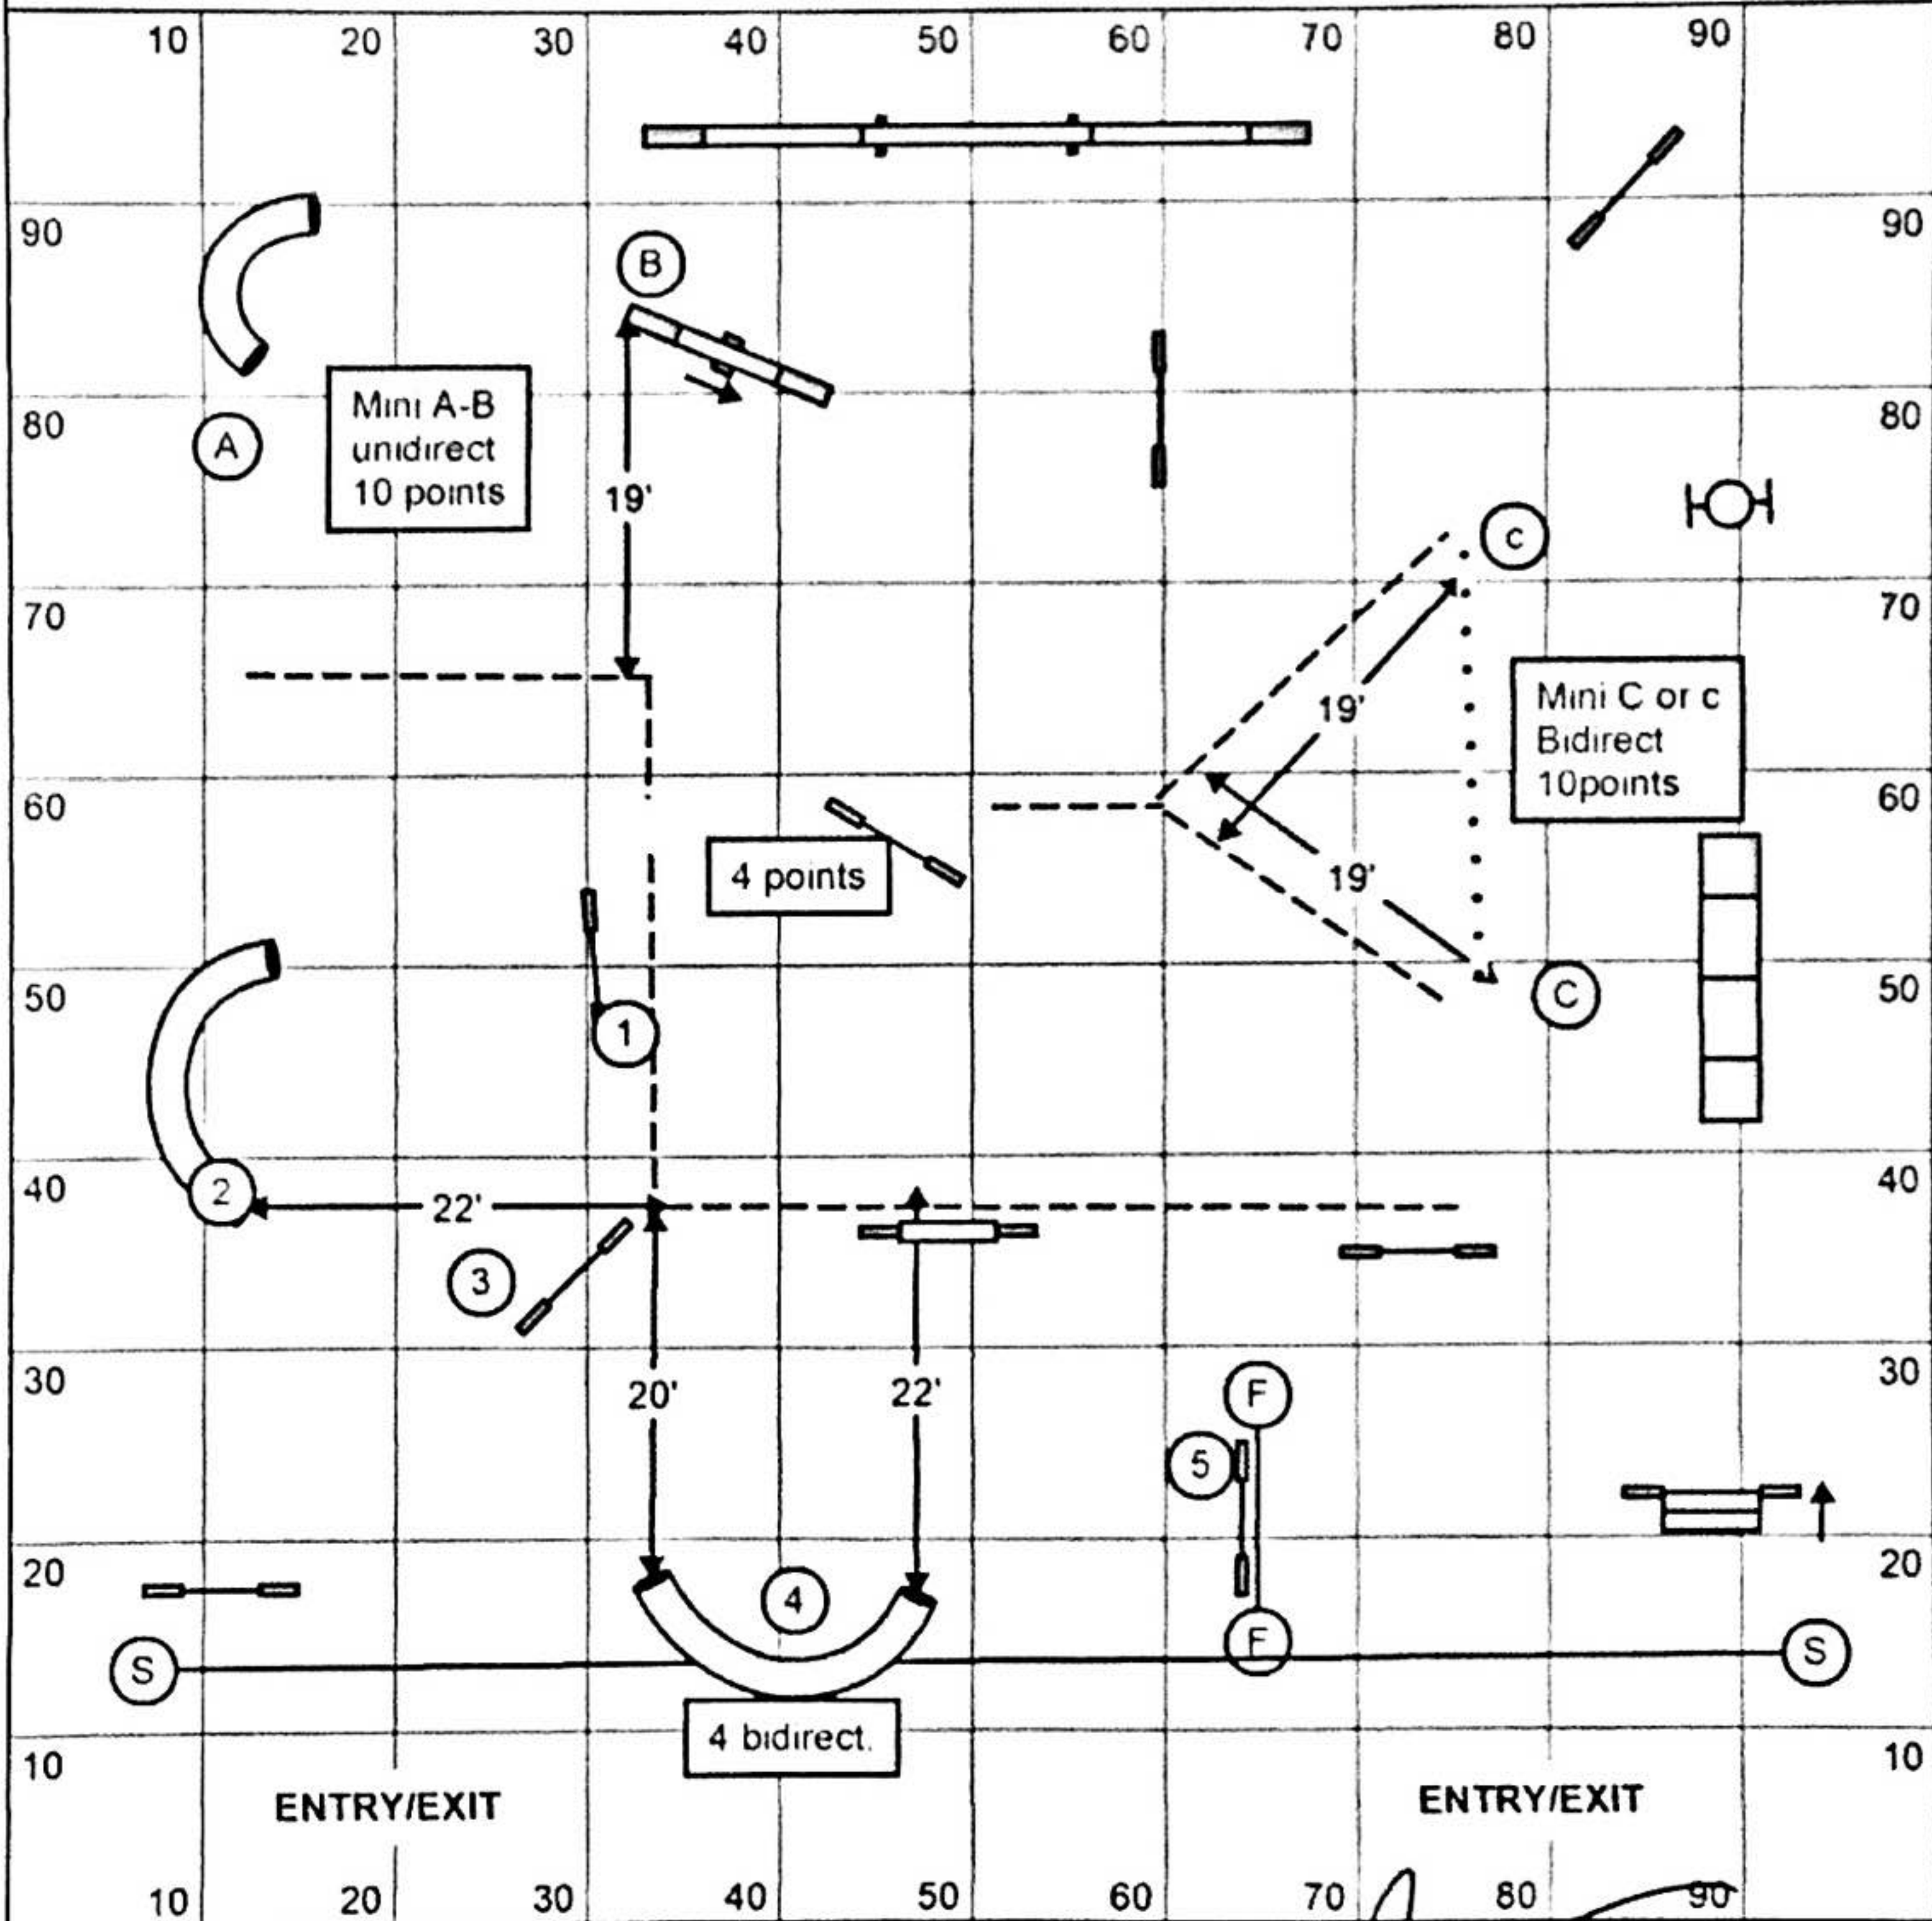

REGIONAL CHAMPIONSHIPS - GAMBLERS

Designing Judge: Francine Lalonde

Judged by: TRSL Geneva

OPENING SCT: 40 sec

wet conditions

Open Reg/Spec GT : 18 s **20**
24"/20"R & 20"/16"S

Open Vet GT (Open + 20%): 22 s **24**
20"/16" SDV & 16"/12" DDV

Medium Reg/Spec GT (Open + 10%): 20 s
16"/12"R & 12"/8"S **22**

Medium Vet GT (Med + 20%): 24 s **24**
12"/8" SDV & 8"/4" DDV

Mini Reg/Spec GT (Open + 20%): 22 s
8"R & 4"S **24**

Mini Vet GT (Mini + 20%): 26 s **29**
4" SDV