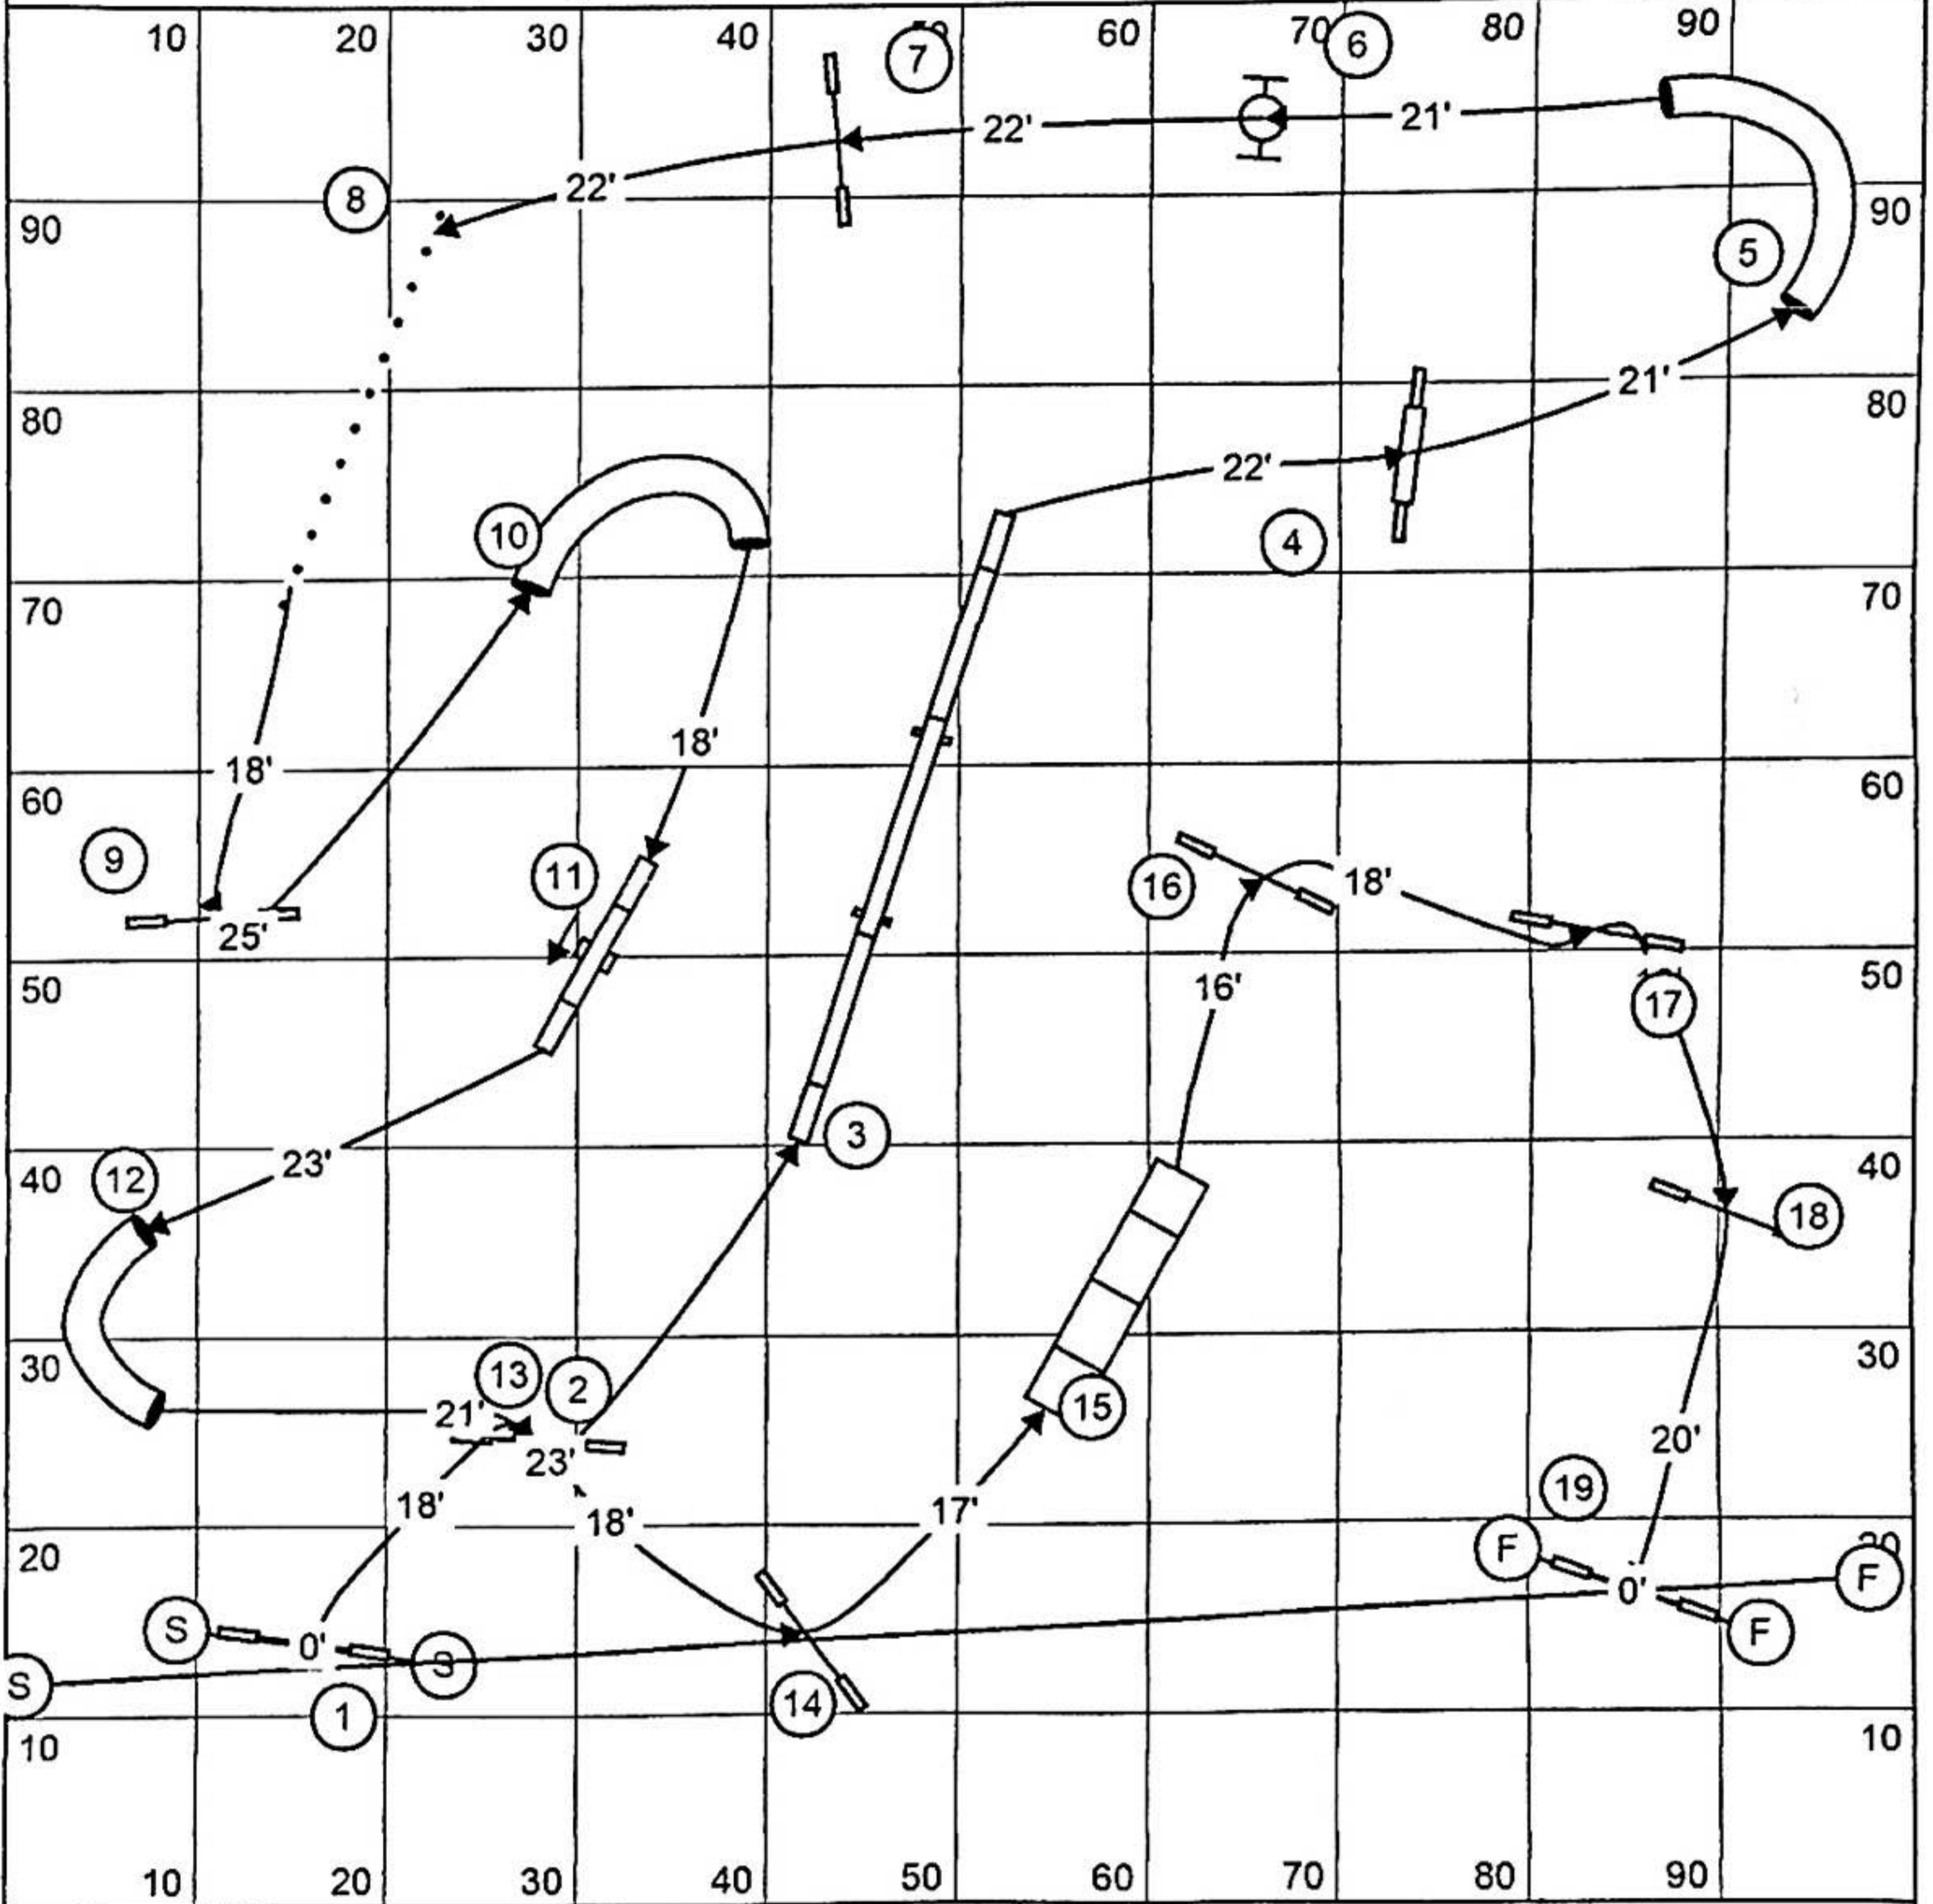

REGIONAL CHAMPIONSHIPS - STANDARD

Designing Judge: Roger Perron

Judged by: Trisk Lovesque

(Estimated 20": 170 - 175 yds)

Open: 3.0 - 3.3 yps   Medium: 2.8 - 3.0 yps

ACTUAL: $(518' + 36' + 18' + 12') / 3 = 191$ yds

Open Reg/Spec (3.10 yps) = 62 s
24"/20"R & 20"/16"S

Open Vet/JH (Open + 20%) = 74 s
20"/16" SDV & 16"/12" DDV

Medium Reg/Spec (2.90 yps) = 64 s
16"/12"R & 12"/8"S

Medium Vet/JH (Medium + 20%) = 79 s
12"/8" SDV & 8"/4" DDV

Mini Reg/Spec (2.90 yps + 5s) = 71 s
8"R & 4"S

Mini Vet/JH (Mini + 20%) = 85 s
4" SDV