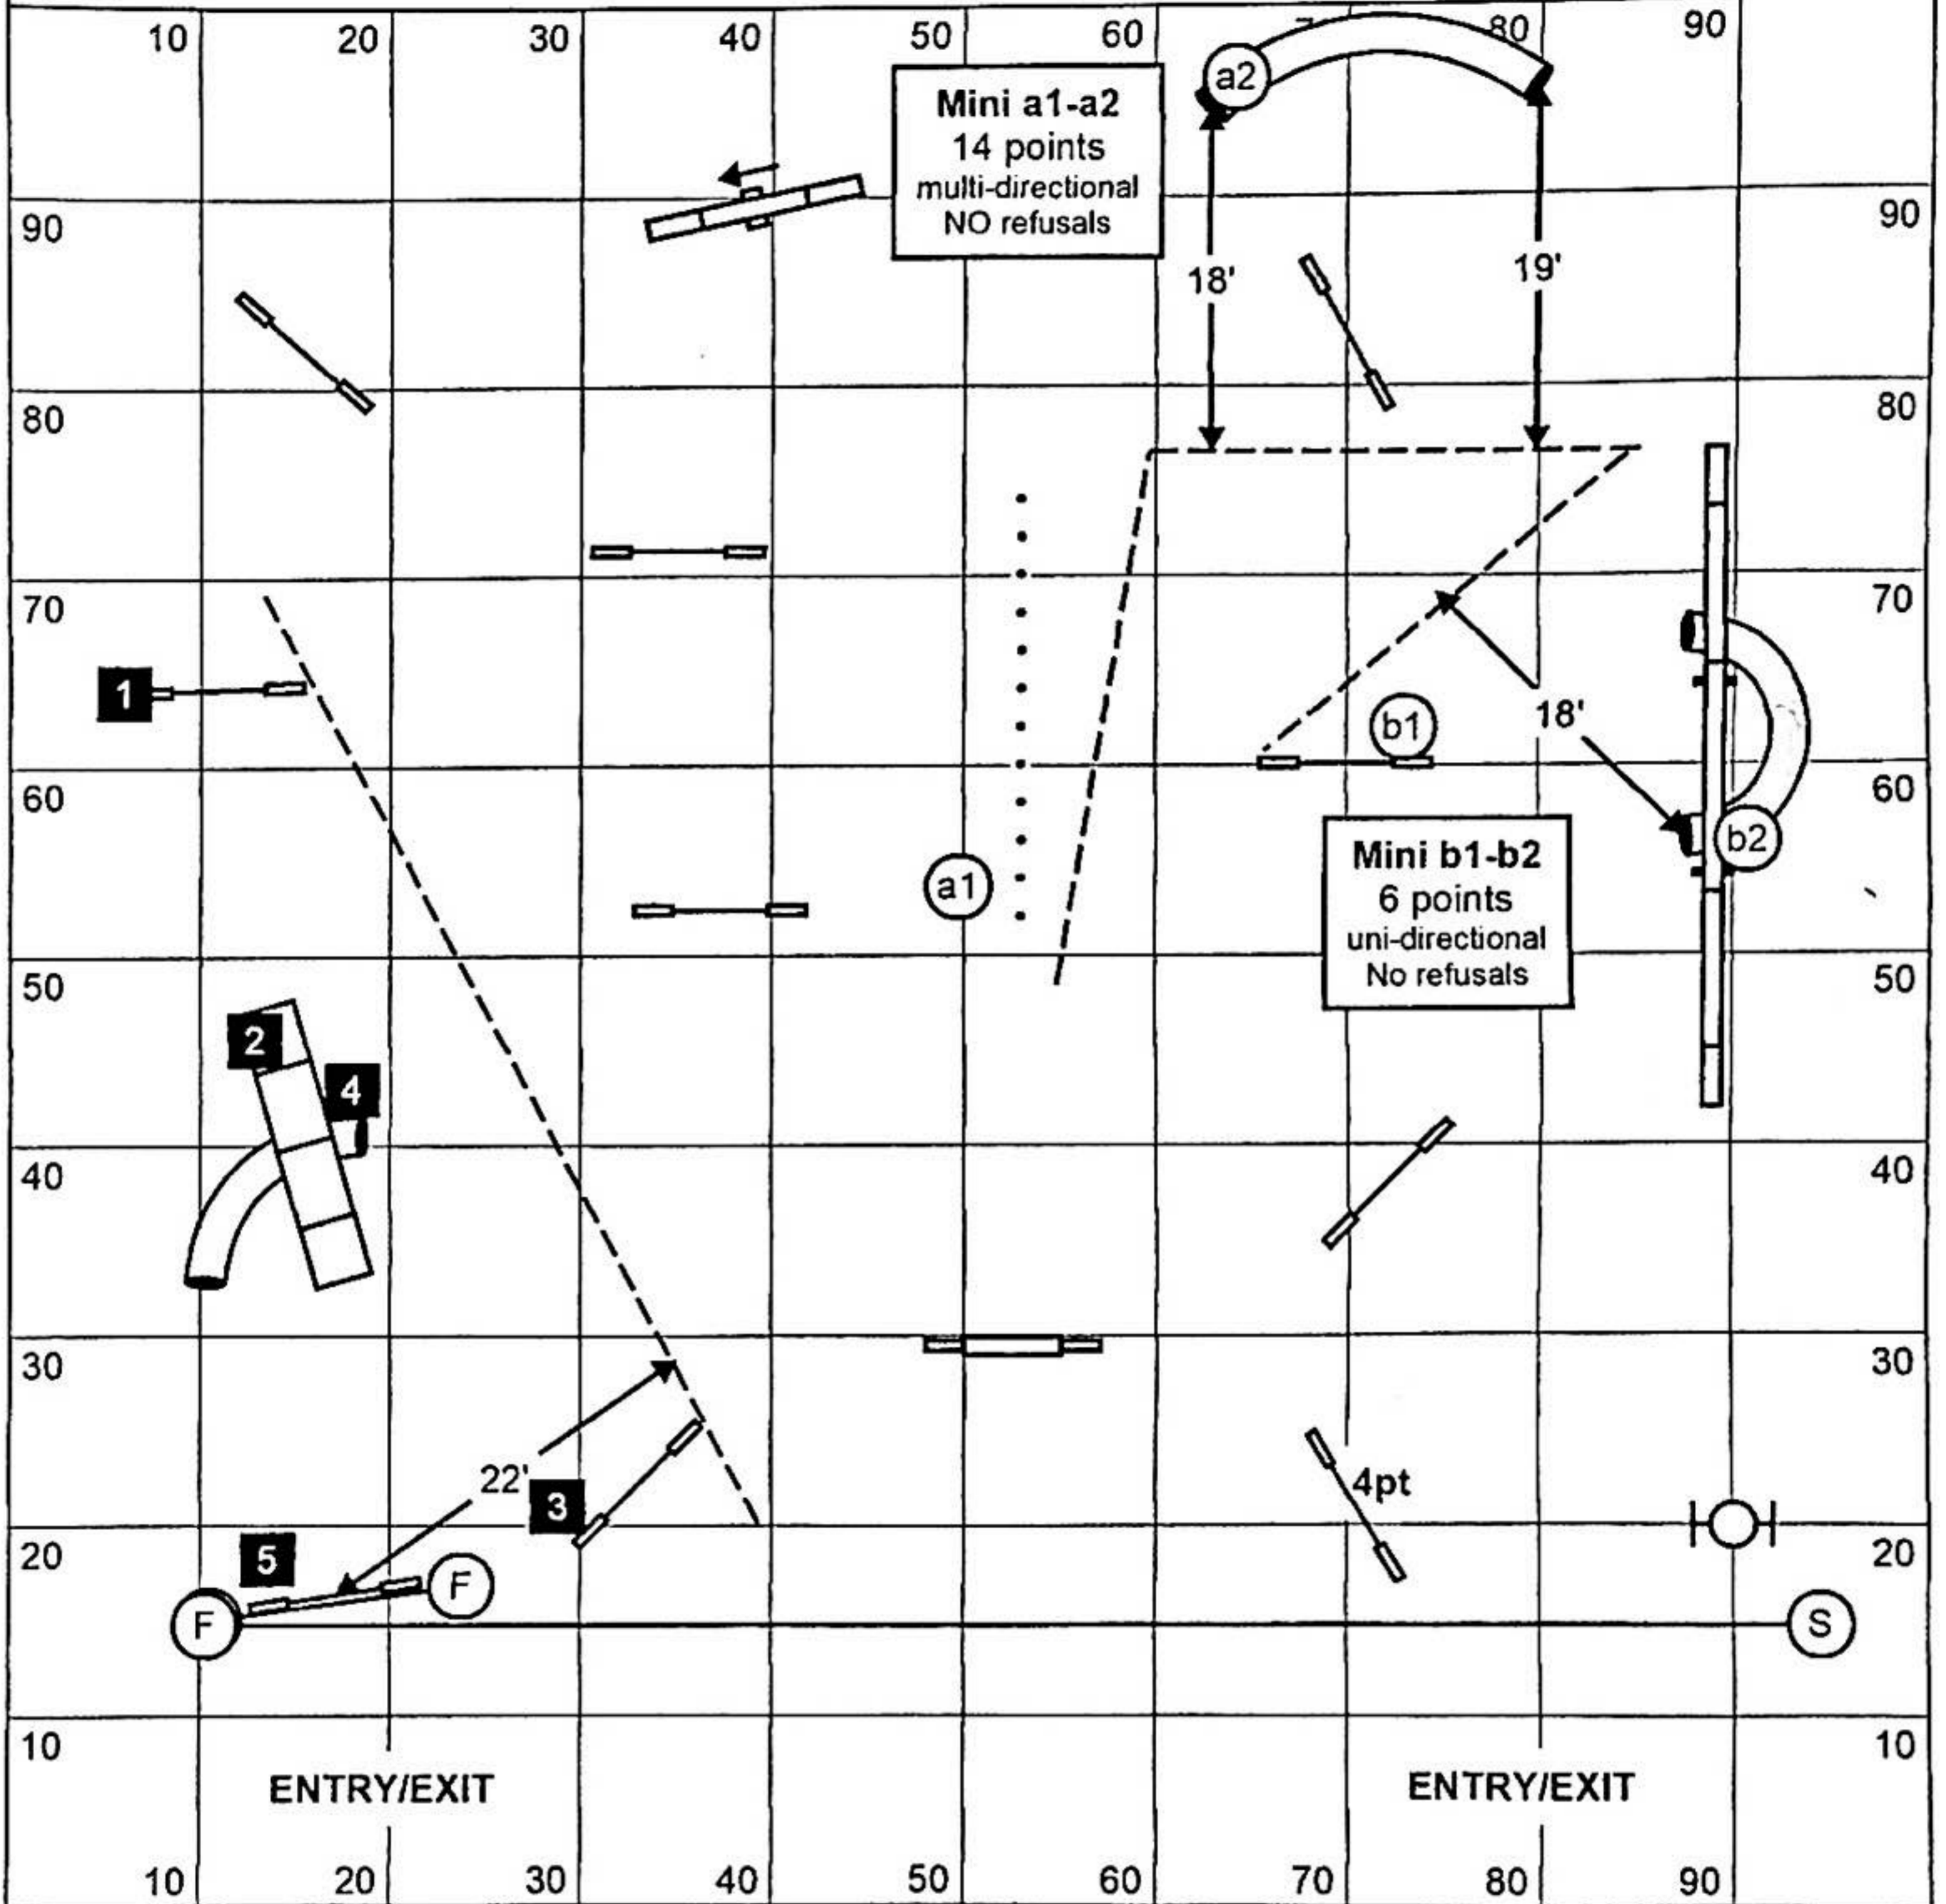

REGIONAL CHAMPIONSHIPS - GAMBLERS

Designing Judge: Cindy Swiney

Judged by: Tina Leverage

OPENING SCT: 40 sec

Open Reg/Spec GT : 22 s
24"/20"R & 20"/16"S

Open Vet GT (Open + 20%): 26 s
20"/16" SDV & 16"/12" DDV

Medium Reg/Spec GT (Open + 10%): 24 s
16"/12"R & 12"/8"S

Medium Vet GT (Med + 20%): 29 s
12"/8" SDV & 8"/4" DDV

Mini Reg/Spec GT (Open + 20%): 26 s
8"R & 4"S

Mini Vet GT (Mini + 20%): 31 s
4" SDV