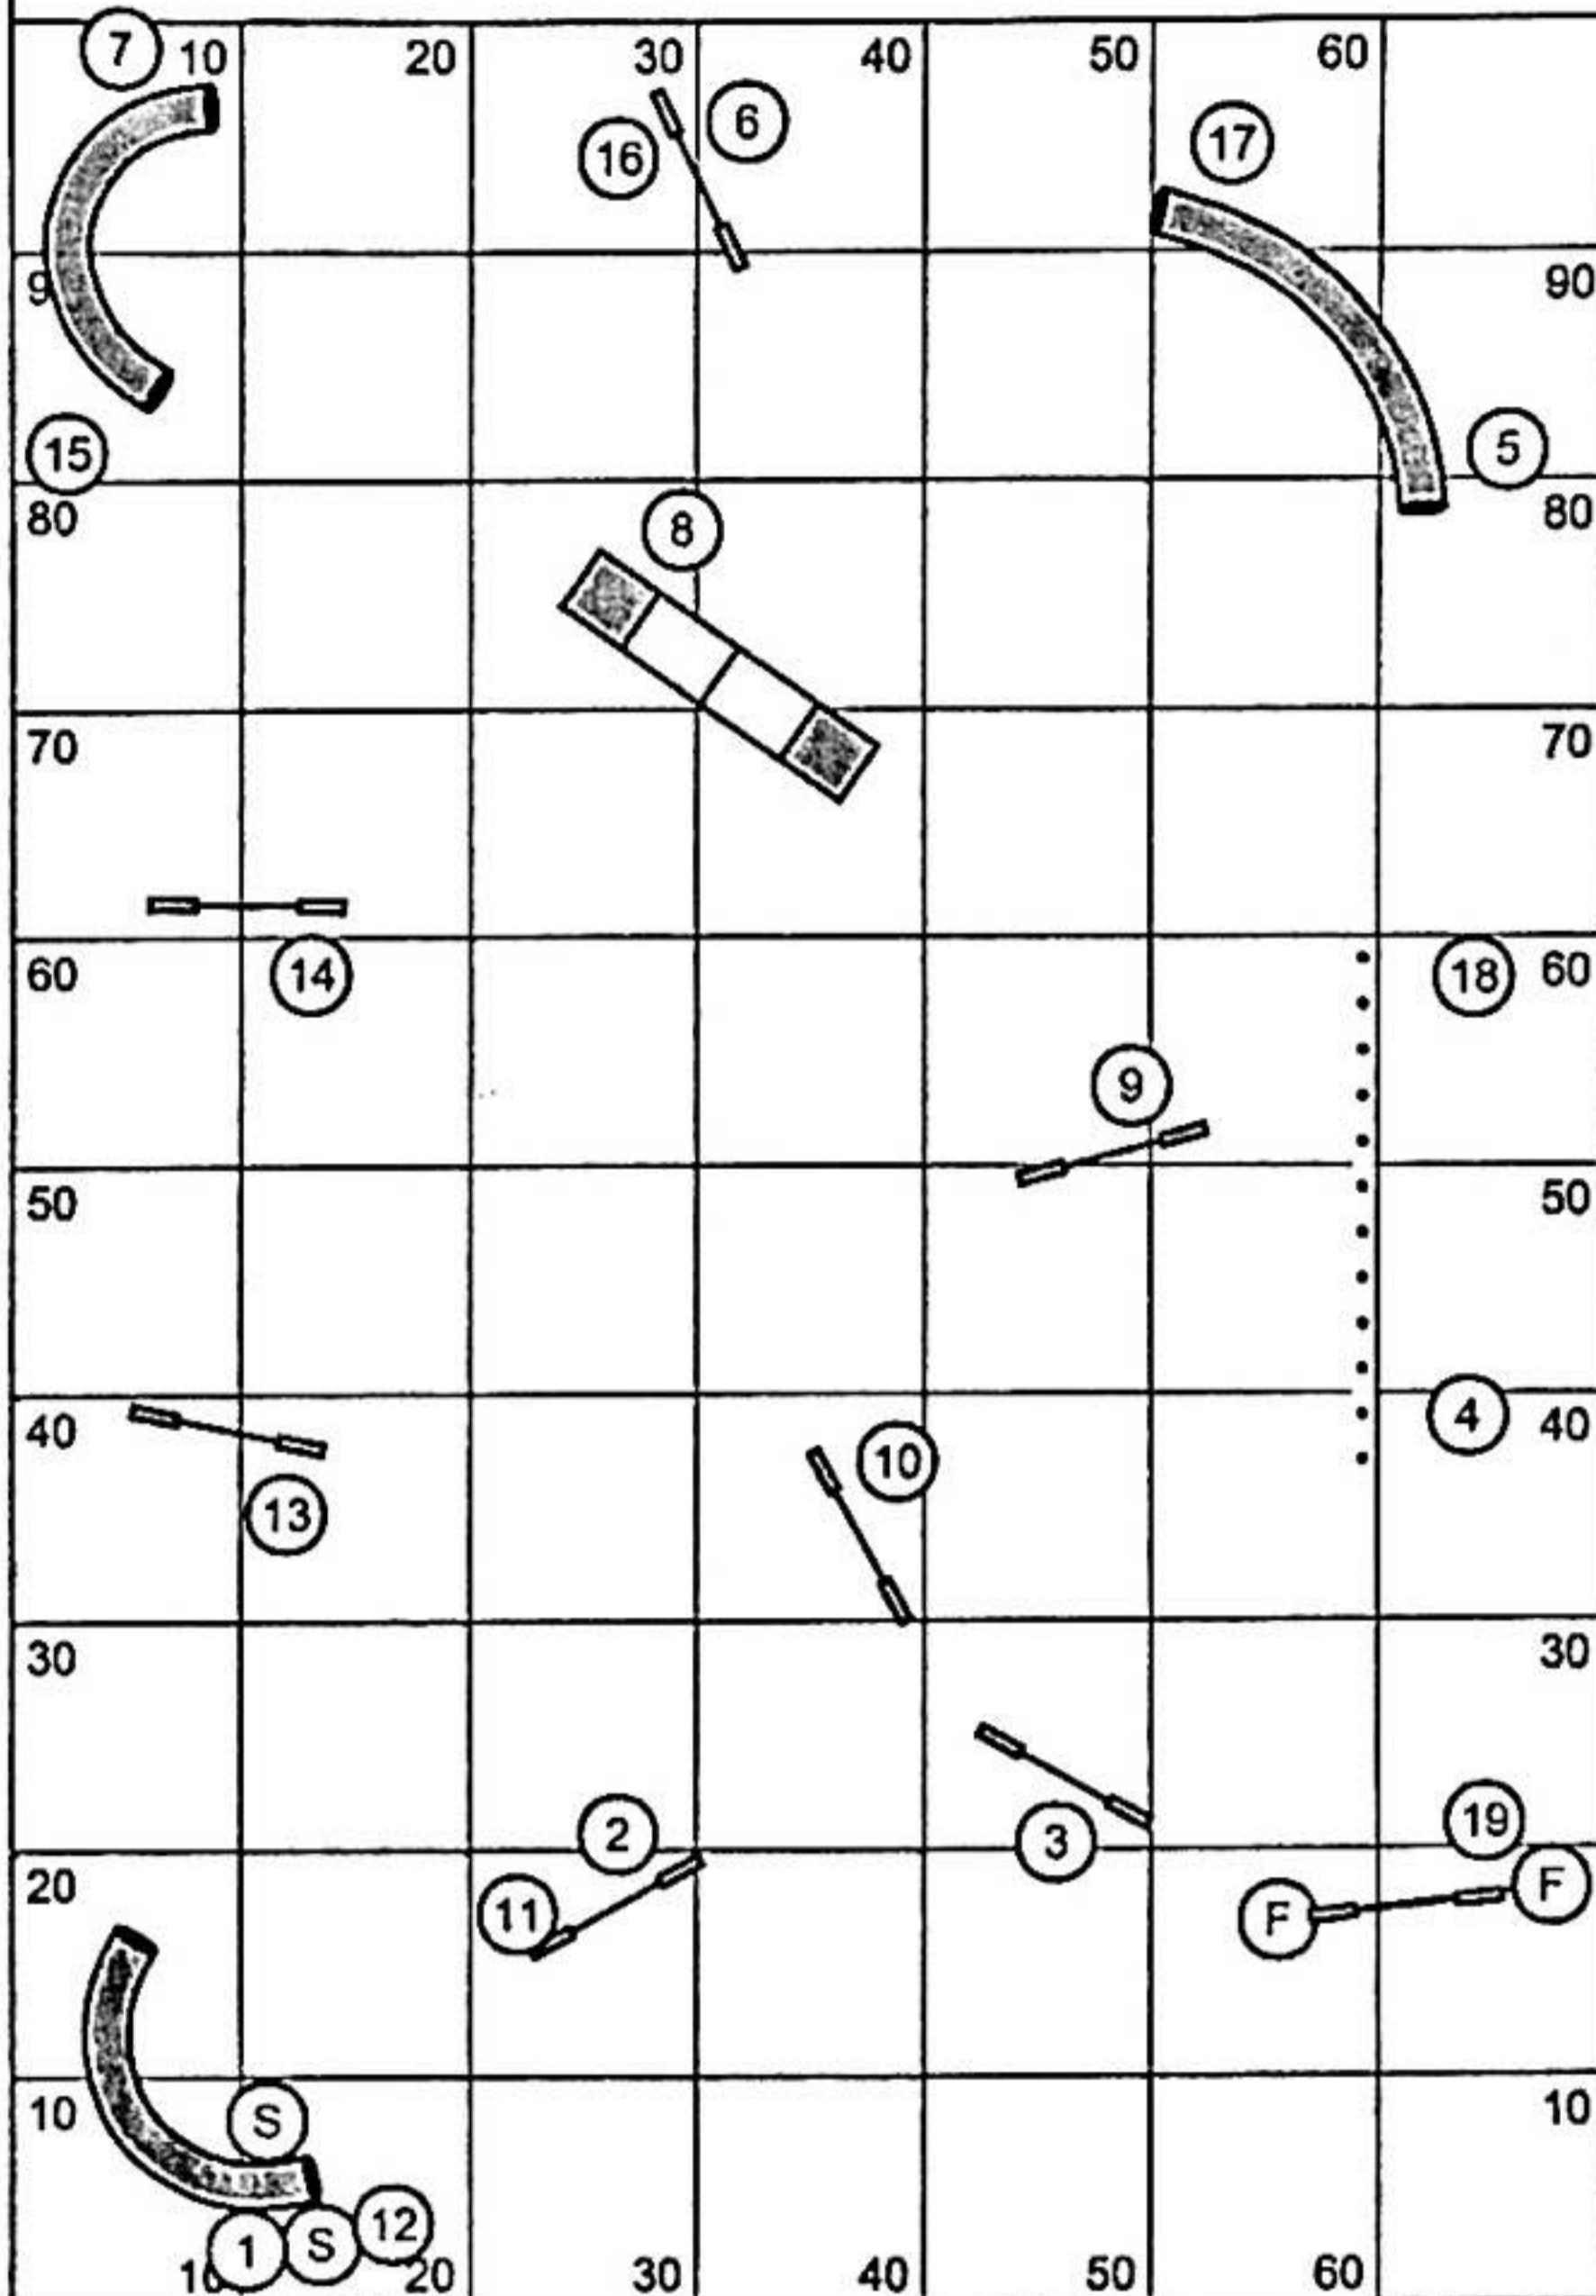

U

For The Love of Dog
 Steeplechase 1
 Design: Trish Levesque
 July 3rd, 2021

Steeplechase (Yds/Sec 3.5-4.3)

ACTUAL: 170 yds

Open Reg/Spec (4.1 yps) = 41 s
 24"/20"R & 20"/16"S

Open Vet/JH (Open + 20%) = 49 s
 20"/16" SDV & 16"/12" DDV

For the Love of Dog
 Steeplechase 2
 Design: Trish Ivesque
 July 4th, 2021

Steeplechase (Yds/Sec 3.5-4.3)

ACTUAL: 190 yds

Open Reg/Spec (4.1 yps) = 44 s
 24*/20*R & 20*/16*S

Open Vet/JH (Open + 20%) = 55 s
 20*/16* SDV & 16*/12* DDV