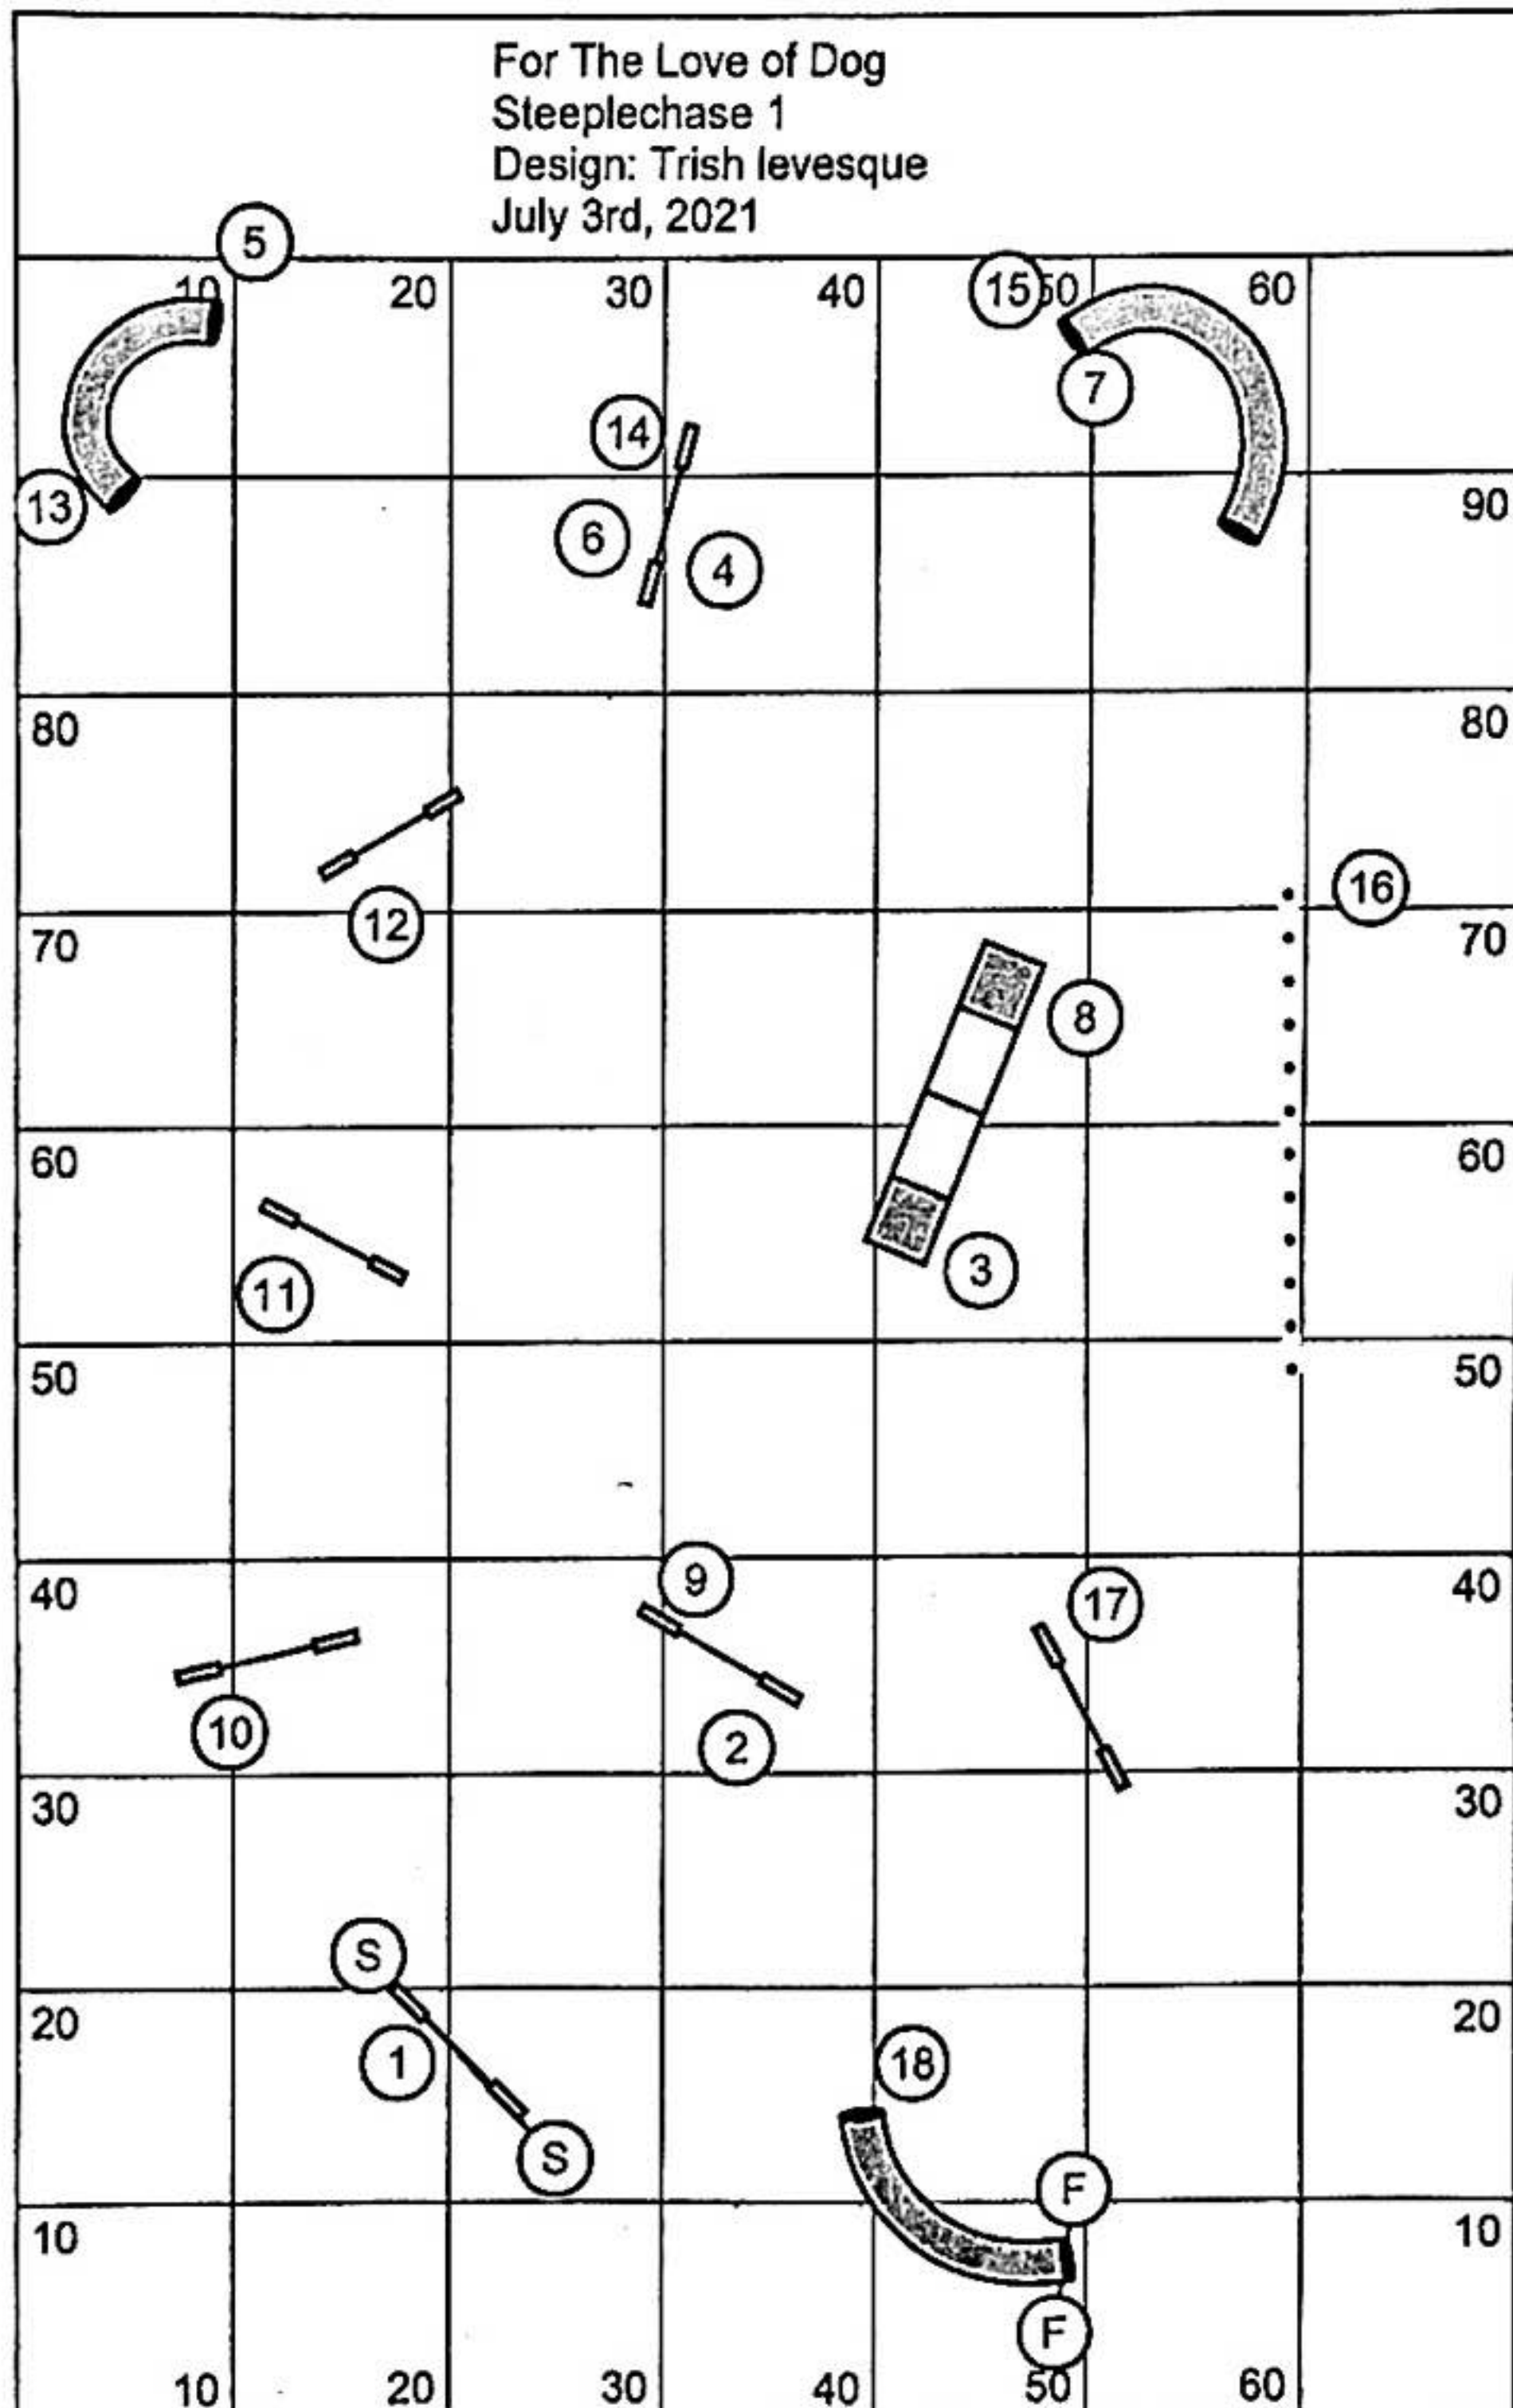

U

For The Love of Dog
 Steeplechase 1
 Design: Trish Levesque
 July 3rd, 2021

Steeplechase (Yds/Sec 3.5-4.3)

ACTUAL: 170 yds

Open Reg/Spec (4.1 yps) = 41 s
 24"/20"R & 20"/16"S

Open Vet/JH (Open + 20%) = 49 s
 20"/16" SDV & 16"/12" DDV

Medium Reg/Spec (3.7 yps) = 46 s
 16"/12"R & 12"/8"S

Medium Vet/JH (Medium + 20%) = 55 s
 12"/8" SDV & 8"/4" DDV

Mini Reg/Spec (Medium 55 + 5s) = 40 s 51
 8"R & 4"S

Mini Vet/JH (Mini + 20%) = 72 s 61
 4" SDV

For the Love of Dog
 Steeplechase 2
 Design: Trish Ivesque
 July 4th, 2021

Steeplechase (Yds/Sec 3.5-4.3)

ACTUAL: 190 yds

Open Reg/Spec (4.1 yps) = 44 s
 24*/20*R & 20*/16*S

Open Vet/JH (Open + 20%) = 55 s
 20*/16* SDV & 16*/12* DDV